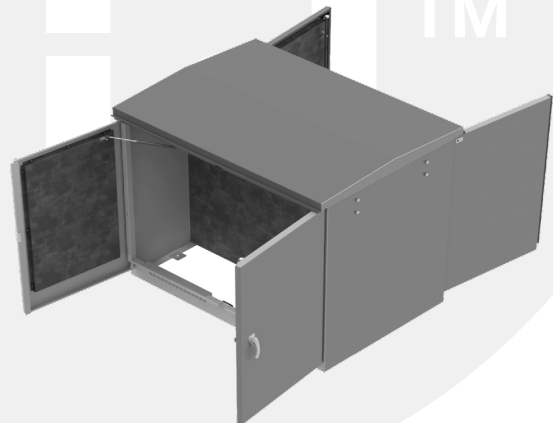

Advanced Technology. Simple Solutions.

ALUMINUM DOUBLE-SIDED, DOUBLE-DOOR

DDSA

Features / Specifications

- Marine-grade aluminum construction
- CSA Type 3R rated
- Pad-mount design
- Slanted roof with rain gutter
- Double-roof design for solar shielding
- Padlockable stainless steel 3-point handles
- Double-sided, double-door design
- Hinged doors with pour-in-place gasket
- Hidden hinges for additional security
- Gas shock door stays
- Full galvanized backpanels
- Removable lifting ears (when required)
- PC101 (ANSI 61) Grey powder coat finish

Options

- Meter window
- Tamper-proof louvers
- Recessed door handles
- Puck locks
- Insulation
- Door switch, light, thermostat, heater, fan
- Floor stand kit
- Custom backpanel and sidepanel configuration
- Complete electrical integration
- Custom sizes
- Stainless steel construction
- Custom powder coat colours

Advanced Technology. Simple Solutions.

ALUMINUM DOUBLE-SIDED, DOUBLE-DOOR

DDSA

PART NUMBER	HEIGHT	WIDTH	DEPTH
DDSA486652	48 in	66 in	52 in
DDSA606042	60 in	60 in	42 in
DDSA606048	60 in	60 in	48 in
DDSA607254	60 in	72 in	54 in
DDSA608244	60 in	82 in	44 in
DDSA608472	60 in	84 in	72 in
DDSA6012048	60 in	120 in	48 in
DDSA689642	68 in	96 in	42 in
DDSA726032	72 in	60 in	32 in
DDSA726036	72 in	60 in	36 in
DDSA726648	72 in	66 in	48 in
DDSA726832	72 in	68 in	32 in
DDSA727248	72 in	72 in	48 in
DDSA728040	72 in	80 in	40 in
DDSA728048	72 in	80 in	48 in
DDSA728060	72 in	80 in	60 in
DDSA729248	72 in	92 in	48 in
DDSA7212242	72 in	122 in	42 in
DDSA789636	78 in	96 in	36 in
DDSA796048	79 in	60 in	48 in
DDSA799440	79 in	94 in	40 in
DDSA7910040	79 in	100 in	40 in
DDSA7910043	79 in	100 in	43 in