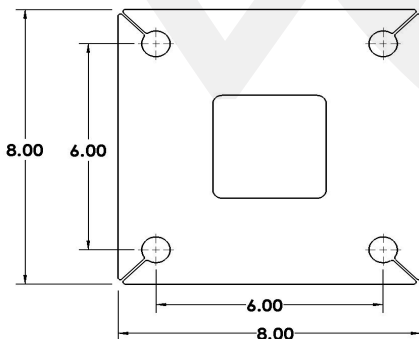

## EPS-NW

The EPS short series vehicle power pedestal is a 12-in. high power point mainly used for parking lot applications. The sturdy baseplate allows the pedestal to be securely fastened to a concrete base. Standard PC101 Grey powder coat paint provides a durable finish. The hinged top head provides easy installation and the Type 3R weatherproof design can be used in both indoor and outdoor applications.

### Features / Specifications

- Steel construction
- Weatherproof cover to be supplied by others
- CSA Type 3R rated
- 12 in. H for mounting on raised concrete bases
- 8-in. x 8-in. pad-mount baseplate
- Mini-breaker protection where required
- Commercial-grade receptacles
- PC101 Grey powder coat finish
- Ground lug

### Options

- Template and 4 anchor bolts, nuts and washers (P/N: PAB-EPS)
- Pedestal stand only (P/N: EPSB)
- Custom heights
- Custom powder coat colors

PART#	RECEPTACLES	MINI-BREAKERS	PEDESTAL HEAD (REPLACEMENT ONLY)
EPS1-NW	1- 15A Duplex	NONE	EPH1-NW
EPS2-NW	1-15A Duplex Split	NONE	EPH2-NW
EPS3-NW	1-15A Duplex	1-15A	EPH3-NW
EPS4-NW	1-15A Duplex Split	2-15A	EPH4-NW
EPS5-NW	2-15A Duplex	NONE	EPH5-NW
EPS6-NW	2-15A Duplex Split	NONE	EPH6-NW
EPS7-NW	2-15A Duplex	2-15A	EPH7-NW
EPS8-NW	2-15A Duplex Split	4-15A	EPH8-NW
EPS1-NW-20	1-20A Duplex	NONE	EPH1-NW-20
EPS2-NW-20	1-20A Duplex Split	NONE	EPH2-NW-20
EPS3-NW-20	1-20A Duplex	1-20A	EPH3-NW-20
EPS4-NW-20	1-20A Duplex Split	2-20A	EPH4-NW-20
EPS5-NW-20	2-20A Duplex	NONE	EPH5-NW-20
EPS6-NW-20	2-20A Duplex Split	NONE	EPH6-NW-20
EPS7-NW-20	2-20A Duplex	2-20A	EPH7-NW-20
EPS8-NW-20	2-20A Duplex Split	4-20A	EPH8-NW-20
EPS1-NW-GFI	1-15A GFI Duplex	NONE	EPH1-NW-GFI
EPS3-NW-GFI	1-15A GFI Duplex	1-15A	EPH3-NW-GFI
EPS5-NW-GFI	2-15A GFI Duplex	NONE	EPH5-NW-GFI
EPS7-NW-GFI	2-15A GFI Duplex	2-15A	EPH7-NW-GFI
EPS1-NW-GFI-20	1-20A GFI Duplex	NONE	EPH1-NW-GFI-20
EPS3-NW-GFI-20	1-20A GFI Duplex	1-20A	EPH3-NW-GFI-20
EPS5-NW-GFI-20	2-20A GFI Duplex	NONE	EPH5-NW-GFI-20
EPS7-NW-GFI-20	2-20A GFI Duplex	2-20A	EPH7-NW-GFI-20