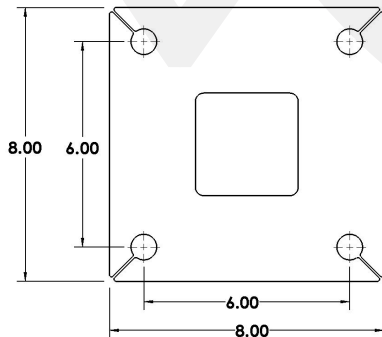

Advanced Technology. Simple Solutions.

STANDARD VEHICLE POWER PEDESTAL

EPT-NW

The EPT standard series vehicle power pedestal is a 29 1/2-inch high power point mainly used for parking lot applications. The sturdy baseplate enables the pedestal to be securely fastened to a concrete base. Standard PC101 Grey powder coat paint provides a durable finish. The hinged top head allows for easy installation and the Type 3R weatherproof design can be used in both indoor and outdoor applications.

Features / Specifications

- Steel construction
- Weatherproof cover to be supplied by others
- CSA Type 3R rated
- 29 1/2-in. high, for mounting on solid bases
- 8 in. X 8 in. pad-mount baseplate
- Mini breaker protection where required
- Commercial grade receptacles
- PC101 Grey powder coat finish
- Ground lug

Options

- Template and 4 anchor bolts, nuts, and washers (P/N: PAB-EPT)
- Pedestal stand only (P/N: EPTB)
- Custom heights
- Custom powder coat colours

PART #	RECEPTACLES	MINI BREAKERS	PEDESTAL HEAD (REPLACEMENT ONLY)
EPT1-NW	1- 15A DUPLEX	NONE	EPH1-NW
EPT2-NW	1-15A DUPLEX SPLIT	NONE	EPH2-NW
EPT3-NW	1-15A DUPLEX	1-15A	EPH3-NW
EPT4-NW	1-15A DUPLEX SPLIT	2-15A	EPH4-NW
EPT5-NW	2-15A DUPLEX	NONE	EPH5-NW
EPT6-NW	2-15A DUPLEX SPLIT	NONE	EPH6-NW
EPT7-NW	2-15A DUPLEX	2-15A	EPH7-NW
EPT8-NW	2-15A DUPLEX SPLIT	4-15A	EPH8-NW
EPT1-NW-20	1-20A DUPLEX	NONE	EPH1-NW-20
EPT2-NW-20	1-20A DUPLEX SPLIT	NONE	EPH2-NW-20
EPT3-NW-20	1-20A DUPLEX	1-20A	EPH3-NW-20
EPT4-NW-20	1-20A DUPLEX SPLIT	2-20A	EPH4-NW-20
EPT5-NW-20	2-20A DUPLEX	NONE	EPH5-NW-20
EPT6-NW-20	2-20A DUPLEX SPLIT	NONE	EPH6-NW-20
EPT7-NW-20	2-20A DUPLEX	2-20A	EPH7-NW-20
EPT8-NW-20	2-20A DUPLEX SPLIT	4-20A	EPH8-NW-20
EPT1-NW-GFI	1-15A GFI DUPLEX	NONE	EPH1-NW-GFI
EPT3-NW-GFI	1-15A GFI DUPLEX	1-15A	EPH3-NW-GFI
EPT5-NW-GFI	2-15A GFI DUPLEX	NONE	EPH5-NW-GFI
EPT7-NW-GFI	2-15A GFI DUPLEX	2-15A	EPH7-NW-GFI
EPT1-NW-GFI-20	1-20A GFI DUPLEX	NONE	EPH1-NW-GFI-20
EPT3-NW-GFI-20	1-20A GFI DUPLEX	1-20A	EPH3-NW-GFI-20
EPT5-NW-GFI-20	2-20A GFI DUPLEX	NONE	EPH5-NW-GFI-20
EPT7-NW-GFI-20	2-20A GFI DUPLEX	2-20A	EPH7-NW-GFI-20