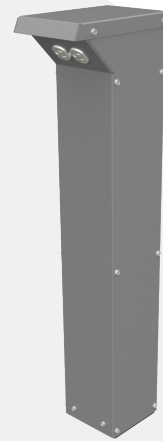

**EVEx-H-SR
Single-Sided
Hidden Base**

(Shown Without Weatherproof Covers)

RECEPTACLES	MINI BREAKERS	SIDED	15A STANDARD BASE	15A HIDDEN BASE	15A GFI STANDARD BASE	15A GFI HIDDEN BASE	20A STANDARD BASE	20A HIDDEN BASE	20A GFI STANDARD BASE	20A GFI HIDDEN BASE
1 - DUPLEX	NONE	SINGLE	EVE1-SR	EVE1-H-SR	EVE1-GFI-SR	EVE1-H-GFI-SR	EVE1-SR-20	EVE1-H-SR-20	EVE1-GFI-SR-20	EVE1-H-GFI-SR-20
1 - DUPLEX SPLIT	NONE	SINGLE	EVE2-SR	EVE2-H-SR	-	-	EVE2-SR-20	EVE2-H-SR-20	-	-
1 - DUPLEX	1	SINGLE	EVE3-SR	EVE3-H-SR	EVE3-GFI-SR	EVE3-H-GFI-SR	EVE3-SR-20	EVE3-H-SR-20	EVE3-GFI-SR-20	EVE3-H-GFI-SR-20
1 - DUPLEX SPLIT	2	SINGLE	EVE4-SR	EVE4-H-SR	-	-	EVE4-SR-20	EVE4-H-SR-20	-	-
2 - DUPLEX	NONE	DOUBLE	EVE5-SR	EVE5-H-SR	EVE5-GFI-SR	EVE5-H-GFI-SR	EVE5-SR-20	EVE5-H-SR-20	EVE5-GFI-SR-20	EVE5-H-GFI-SR-20
2 - DUPLEX SPLIT	NONE	DOUBLE	EVE6-SR	EVE6-H-SR	-	-	EVE6-SR-20	EVE6-H-SR-20	-	-
2 - DUPLEX	2	DOUBLE	EVE7-SR	EVE7-H-SR	EVE7-GFI-SR	EVE7-H-GFI-SR	EVE7-SR-20	EVE7-H-SR-20	EVE7-GFI-SR-20	EVE7-H-GFI-SR-20
2 - DUPLEX SPLIT	4	DOUBLE	EVE8-SR	EVE8-H-SR	-	-	EVE8-SR-20	EVE8-H-SR-20	-	-