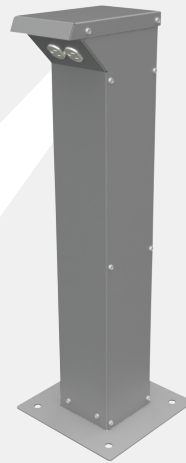

Advanced Technology. Simple Solutions.

PARKING LOT PEDESTAL WITH 45 DEGREE SLOPE

EVE-SR

This family of parking lot pedestals is a convenient way to distribute power in parking lot applications. The galvanized steel body construction provides additional corrosion resistance. Multiple mini-breaker, receptacle, and mounting configurations are available to suit a wide variety of applications.

Features / Specifications

- Galvanized steel construction
- CSA Type 3R rated
- Weatherproof cover (per 2015 CEC)
- 30 in. high, for mounting on solid bases
- Pad-mount base standard
- Commercial-grade receptacles
- Mini-breaker protection where required
- 45 degree angle receptacle(s)
- PC101 Grey powder coat finish
- Ground lug

Options

- Template and 4 anchor bolts, nuts, and washers (P/N: PAB-EVE)
- Cast weatherproof covers
- Direct burial spade (add -DB to end of standard base part number)
- Marine-grade aluminum construction
- Custom heights
- Custom powder coat colours