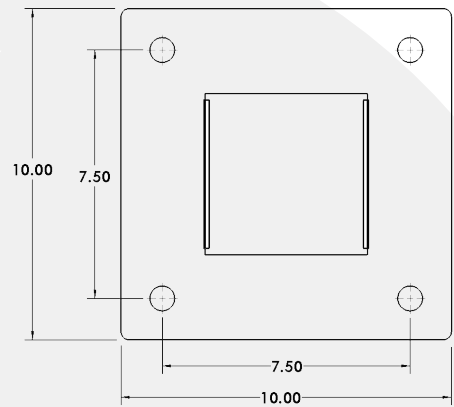

Advanced Technology. Simple Solutions.

IPLC PARKING LOT PEDESTAL WITH 45-DEGREE SLOPE

EVE-SR-IPLC

This family of parking lot pedestals is a convenient way to distribute power in parking lot applications using the IPLC parking lot controller. The galvanized steel body construction provides additional corrosion resistance.

Features / Specifications

- Galvanized steel construction
- CSA Type 3R rated
- Weatherproof cover (per 2015 CEC)
- 30 in. high, for mounting on solid bases
- Padmount base standard
- IPLC parking lot controllers
- Mini-breaker protection where required
- 45-degree angle receptacles
- PC101 Grey powder coat finish
- Ground lug

Options

- Template and 4 anchor bolts, nuts, and washers (P/N: PAB-EVE)
- Direct burial spade (add -DB to end of standard base part number)
- Marine-grade aluminum construction
- Custom powder coat colours

Standard Base