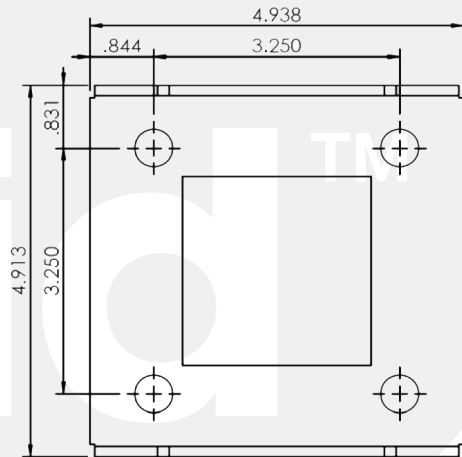

Hidden Base

PART # (STANDARD BASE)	PART # (HIDDEN BASE)	RECEPTACLES	MINI BREAKERS
EVE2-SR-IPLC	EVE2-H-SR-IPLC	1-15A Duplex Split	NONE
EVE4-SR-IPLC	EVE4-H-SR-IPLC	1-15A Duplex Split	2-15A
EVE6-SR-IPLC	EVE6-H-SR-IPLC	2-15A Duplex Split	NONE
EVE8-SR-IPLC	EVE8-H-SR-IPLC	2-15A Duplex Split	4-15A