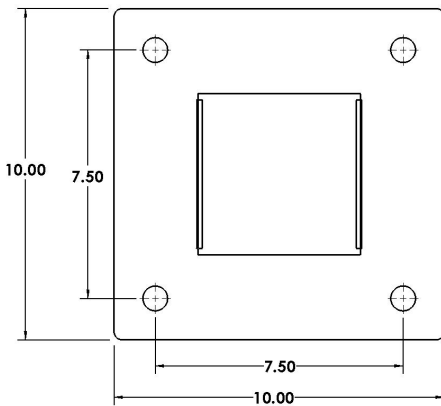

Advanced Technology. Simple Solutions.

IPLC PARKING LOT PEDESTAL WITH 45 DEGREE SLOPE

EVE-SR-IPLC

This family of parking lot pedestals are a convenient way to distribute power in parking lot applications using the IPLC parking lot controller. The galvanized steel body construction provides additional corrosion resistance.

Standard Base

Hidden Base

Features/Specifications

- Galvanized steel construction
- CSA Type 3R rated
- Weatherproof cover (per 2015 CEC)
- 30" high, for mounting on solid bases
- Padmount base standard
- IPLC parking lot controllers
- Mini breaker protection where required
- 45 degree angle receptacles
- PC 101 Grey powder coat finish
- Ground lug

PART # (standard base)	PART # (hidden base)	RECEPTACLES	MINI BREAKERS
EVE2-SR-IPLC	EVE2-H-SR-IPLC	1-15A Duplex Split	NONE
EVE4-SR-IPLC	EVE4-H-SR-IPLC	1-15A Duplex Split	2-15A
EVE6-SR-IPLC	EVE6-H-SR-IPLC	2-15A Duplex Split	NONE
EVE8-SR-IPLC	EVE8-H-SR-IPLC	2-15A Duplex Split	4-15A