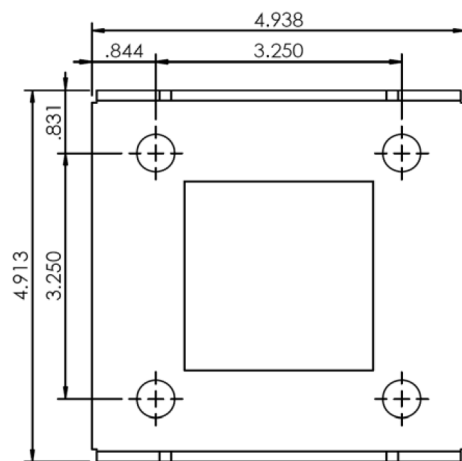

Advanced Technology. Simple Solutions.

IPLC PARKING LOT PEDESTAL WITH 45 DEGREE SLOPE

EVE-SR-IPLC

This family of parking lot pedestals are a convenient way to distribute power in parking lot applications using the IPLC parking lot controller. The galvanized steel body construction provides additional corrosion resistance.

Standard Base

Hidden Base

Features/Specifications

- Galvanized steel construction
- CSA Type 3R rated
- Weatherproof cover (per 2015 CEC)
- 30" high, for mounting on solid bases
- Padmount base standard
- IPLC parking lot controllers
- Mini breaker protection where required
- 45 degree angle receptacles
- PC 101 Grey powder coat finish
- Ground lug