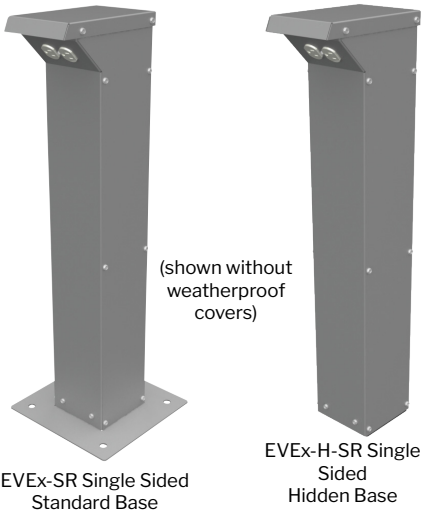

Advanced Technology. Simple Solutions.

PARKING LOT PEDESTAL WITH 45 DEGREE SLOPE

EVE-SR

This family of parking lot pedestals are a convenient way to distribute power in parking lot applications. The galvanized steel body construction provides additional corrosion resistance. Multiple mini-breaker, receptacle and mounting configurations allows for ease of use for many applications.

Features/Specifications

- Galvanized steel construction
- CSA Type 3R rated
- Weatherproof cover (per 2015 CEC)
- 30" high, for mounting on solid bases
- Padmount base standard
- Commercial grade receptacles
- Mini breaker protection where required
- 45 degree angle receptacle(s)
- PC 101 Grey powder coat finish
- Ground lug

Optional Items

- Template and 4 anchor bolts, nuts & washers (P/N: PAB-EVE)
- Cast weatherproof covers
- Direct burial spade (add -DB to end of standard base part number)
- Marine grade aluminum construction
- Custom heights
- Custom powder coat colours