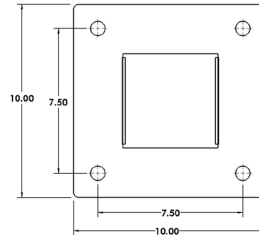

Standard Base

Hidden Base

Single sided pedestals shown

Features/Specifications

- Galvanized steel construction
- CSA Type 3R rated
- Heavy duty while in use flip lid cover
- 30" high, for mounting on solid bases
- Padmount base standard
- Commercial grade receptacles
- Mini breaker protection where required
- PC 101 Grey powder coat finish
- Ground lug

Standard Base

Hidden Base

RECEPTACLES	MINI BREAKERS	CONFIGURATION	15A STANDARD BASE	15A HIDDEN BASE	15A GFI STANDARD BASE	15A GFI HIDDEN BASE	20A STANDARD BASE	20A HIDDEN BASE	20A GFI STANDARD BASE	20A GFI HIDDEN BASE
1 - DUPLEX	NONE	SINGLE SIDED	EVEF1	EVEF1-H	EVEF1-GFI	EVEF1-H-GFI	EVEF1-20	EVEF1-H-20	EVEF1-GFI-20	EVEF1-H-GFI-20
1 - DUPLEX SPLIT	NONE	SINGLE SIDED	EVEF2	EVEF2-H			EVEF2-20	EVEF2-H-20		
1 - DUPLEX	1	SINGLE SIDED	EVEF3	EVEF3-H	EVEF3-GFI	EVEF3-H-GFI	EVEF3-20	EVEF3-H-20	EVEF3-GFI-20	EVEF3-H-GFI-20
1 - DUPLEX SPLIT	2	SINGLE SIDED	EVEF4	EVEF4-H			EVEF4-20	EVEF4-H-20		
2 - DUPLEX	NONE	DOUBLE SIDED	EVEF5	EVEF5-H	EVEF5-GFI	EVEF5-H-GFI	EVEF5-20	EVEF5-H-20	EVEF5-GFI-20	EVEF5-H-GFI-20
2 - DUPLEX SPLIT	NONE	DOUBLE SIDED	EVEF6	EVEF6-H			EVEF6-20	EVEF6-H-20		
2 - DUPLEX	2	DOUBLE SIDED	EVEF7	EVEF7-H	EVEF7-GFI	EVEF7-H-GFI	EVEF7-20	EVEF7-H-20	EVEF7-GFI-20	EVEF7-H-GFI-20
2 - DUPLEX SPLIT	4	DOUBLE SIDED	EVEF8	EVEF8-H			EVEF8-20	EVEF8-H-20		
3 - DUPLEX	NONE	DOUBLE SIDED	EVEF9	EVEF9-H	EVEF9-GFI	EVEF9-H-GFI	EVEF9-20	EVEF9-H-20	EVEF9-GFI-20	EVEF9-H-GFI-20
4 - DUPLEX	NONE	DOUBLE SIDED	EVEF10	EVEF10-H	EVEF10-GFI	EVEF10-H-GFI	EVEF10-20	EVEF10-H-20	EVEF10-GFI-20	EVEF10-H-GFI-20
3 - DUPLEX	3	DOUBLE SIDED	EVEF11	EVEF11-H	EVEF11-GFI	EVEF11-H-GFI	EVEF11-20	EVEF11-H-20	EVEF11-GFI-20	EVEF11-H-GFI-20
4 - DUPLEX	4	DOUBLE SIDED	EVEF12	EVEF12-H	EVEF12-GFI	EVEF12-H-GFI	EVEF12-20	EVEF12-H-20	EVEF12-GFI-20	EVEF12-H-GFI-20