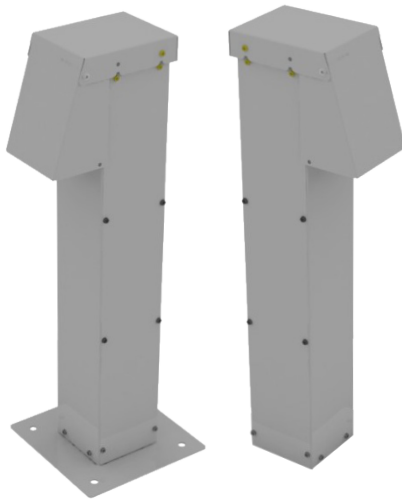

Advanced Technology. Simple Solutions.

PARKING LOT PEDESTAL WITH WHILE-IN-USE COVER

EVEF

This family of parking lot pedestals are a convenient way to distribute power in parking lot applications. The galvanized steel body construction provides additional corrosion resistance. Multiple mini-breaker, receptacle and mounting configurations allows for ease of use for many applications.

Standard Base

Hidden Base

Single sided pedestals shown

Features/Specifications

- Galvanized steel construction
- CSA Type 3R rated
- Heavy duty while in use flip lid cover
- 30" high, for mounting on solid bases
- Padmount base standard
- Commercial grade receptacles
- Mini breaker protection where required
- PC 101 Grey powder coat finish
- Ground lug

Optional Items

- Template and 4 anchor bolts, nuts & washers (P/N: PAB-EVE)
- Cast weatherproof covers
- Direct burial spade (add -DB to end of standard base part number)
- Marine grade aluminum construction
- Custom heights
- Custom powder coat colours