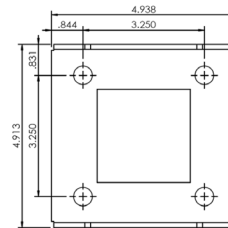

Standard Base

Hidden Base

Single sided pedestals shown

Features/Specifications

- Galvanized steel construction
- CSA Type 3R rated
- Heavy duty while in use flip lid cover
- 30" high, for mounting on solid bases
- Padmount base standard
- Commercial grade receptacles
- Mini breaker protection where required
- PC 101 Grey powder coat finish
- Ground lug

Standard Base

Hidden Base

RECEPTACLES	MINI BREAKERS	CONFIGURATION	15A STANDARD BASE	15A HIDDEN BASE	15A GFI STANDARD BASE	15A GFI HIDDEN BASE	20A STANDARD BASE	20A HIDDEN BASE	20A GFI STANDARD BASE	20A GFI HIDDEN BASE
1 - DUPLEX	NONE	SINGLE SIDED	EVEF1	EVEF1-H	EVEF1-GFI	EVEF1-H-GFI	EVEF1-20	EVEF1-H-20	EVEF1-GFI-20	EVEF1-H-GFI-20
1 - DUPLEX SPLIT	NONE	SINGLE SIDED	EVEF2	EVEF2-H			EVEF2-20	EVEF2-H-20		
1 - DUPLEX	1	SINGLE SIDED	EVEF3	EVEF3-H	EVEF3-GFI	EVEF3-H-GFI	EVEF3-20	EVEF3-H-20	EVEF3-GFI-20	EVEF3-H-GFI-20
1 - DUPLEX SPLIT	2	SINGLE SIDED	EVEF4	EVEF4-H			EVEF4-20	EVEF4-H-20		
2 - DUPLEX	NONE	DOUBLE SIDED	EVEF5	EVEF5-H	EVEF5-GFI	EVEF5-H-GFI	EVEF5-20	EVEF5-H-20	EVEF5-GFI-20	EVEF5-H-GFI-20
2 - DUPLEX SPLIT	NONE	DOUBLE SIDED	EVEF6	EVEF6-H			EVEF6-20	EVEF6-H-20		
2 - DUPLEX	2	DOUBLE SIDED	EVEF7	EVEF7-H	EVEF7-GFI	EVEF7-H-GFI	EVEF7-20	EVEF7-H-20	EVEF7-GFI-20	EVEF7-H-GFI-20
2 - DUPLEX SPLIT	4	DOUBLE SIDED	EVEF8	EVEF8-H			EVEF8-20	EVEF8-H-20		
3 - DUPLEX	NONE	DOUBLE SIDED	EVEF9	EVEF9-H	EVEF9-GFI	EVEF9-H-GFI	EVEF9-20	EVEF9-H-20	EVEF9-GFI-20	EVEF9-H-GFI-20
4 - DUPLEX	NONE	DOUBLE SIDED	EVEF10	EVEF10-H	EVEF10-GFI	EVEF10-H-GFI	EVEF10-20	EVEF10-H-20	EVEF10-GFI-20	EVEF10-H-GFI-20
3 - DUPLEX	3	DOUBLE SIDED	EVEF11	EVEF11-H	EVEF11-GFI	EVEF11-H-GFI	EVEF11-20	EVEF11-H-20	EVEF11-GFI-20	EVEF11-H-GFI-20
4 - DUPLEX	4	DOUBLE SIDED	EVEF12	EVEF12-H	EVEF12-GFI	EVEF12-H-GFI	EVEF12-20	EVEF12-H-20	EVEF12-GFI-20	EVEF12-H-GFI-20