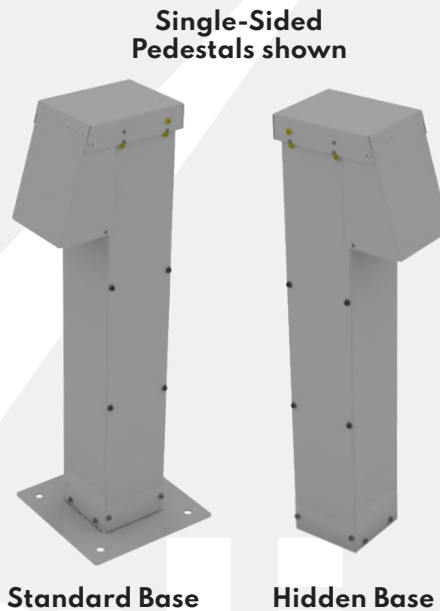

Advanced Technology. Simple Solutions.

PARKING LOT PEDESTAL WITH WHILE-IN-USE COVER

EVEF

This family of parking lot pedestals is a convenient way to distribute power in parking lot applications. The galvanized steel body construction provides additional corrosion resistance. Multiple mini-breaker, receptacle, and mounting configurations are available to suit a wide variety of applications.

Features / Specifications

- Galvanized steel construction
- CSA Type 3R rated
- Heavy-duty while-in-use flip lid cover
- 30 in. high, for mounting on solid bases
- Pad-mount base standard
- Commercial-grade receptacles
- Mini-breaker protection where required
- PC 101 Grey powder coat finish
- Ground lug

Options

- Template and 4 anchor bolts, nuts, and washers (P/N: PAB-EVE)
- Cast weatherproof covers
- Direct burial spade (add -DB to end of standard base part number)
- Marine-grade aluminum construction
- Custom heights
- Custom powder coat colours

Standard Base