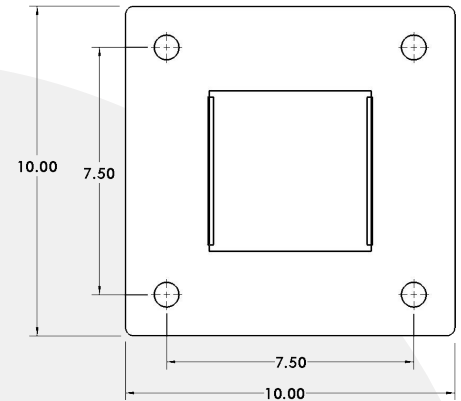

Advanced Technology. Simple Solutions.

PARKING LOT PEDESTAL WITH WHILE-IN-USE COVER

EVEF

This family of parking lot pedestals is a convenient way to distribute power in parking lot applications. The galvanized steel body construction provides additional corrosion resistance. Multiple mini-breaker, receptacle, and mounting configurations are available to suit a wide variety of applications.

Features / Specifications

- Galvanized steel construction
- CSA Type 3R rated
- Heavy-duty while-in-use flip lid cover
- 30 in. high, for mounting on solid bases
- Pad-mount base standard
- Commercial-grade receptacles
- Mini-breaker protection where required
- PC 101 Grey powder coat finish
- Ground lug

Options

- Template and 4 anchor bolts, nuts, and washers (P/N: PAB-EVE)
- Cast weatherproof covers
- Direct burial spade (add -DB to end of standard base part number)
- Marine-grade aluminum construction
- Custom heights
- Custom powder coat colours

Standard Base