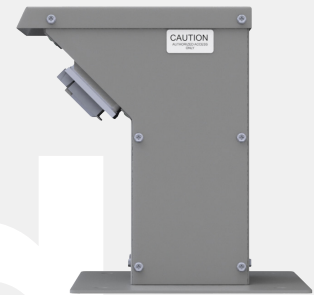

Options

- Template and 4 anchor bolts, nuts, and washers (P/N: PAB-EVE)
- Direct burial spade (add -DB to end of standard base part number)
- Marine-grade aluminum construction
- Custom powder coat colors

Single-Sided Pedestal Shown