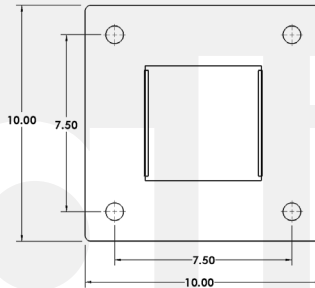

Single-Sided Pedestal Shown

Hidden Base

Standard Base

PART NUMBER (STANDARD BASE)	PART NUMBER (HIDDEN BASE)	RECEPTACLES	MINI BREAKERS
EVES2-SR-IPLC	EVES2-H-SR-IPLC	1-15A Duplex Split	NONE
EVES4-SR-IPLC	EVES4-H-SR-IPLC	1-15A Duplex Split	2-15A
EVES6-SR-IPLC	EVES6-H-SR-IPLC	2-15A Duplex Split	NONE
EVES8-SR-IPLC	EVES8-H-SR-IPLC	2-15A Duplex Split	4-15A