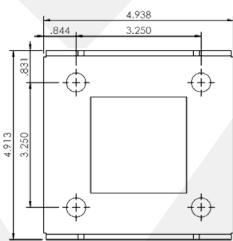

Hidden Base