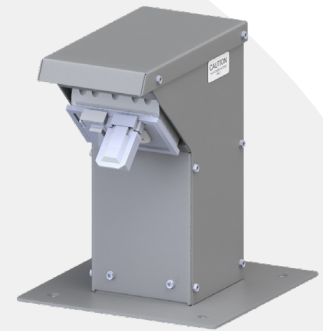

# SHORT IPLC PARKING LOT PEDESTAL WITH 45-DEGREE SLOPE

## EVES-SR-IPLC

This family of parking lot pedestals is a convenient way to distribute power in parking lot applications using the IPLC parking lot controller. The galvanized steel body construction provides additional corrosion resistance.

### Features / Specifications

- Galvanized steel construction
- CSA Type 3R rated
- Weatherproof cover (per 2015 CEC)
- 12-in. high, for mounting on raised bases
- Pad-mount base standard
- IPLC parking lot controllers
- Mini-breaker protection where required
- 45-degree-angle receptacles