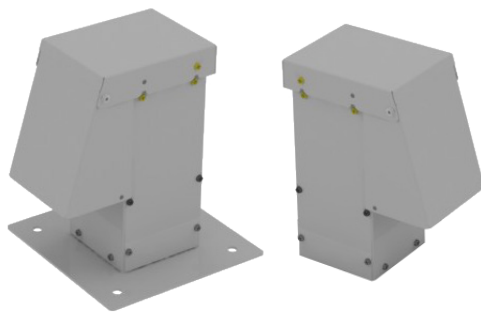

Advanced Technology. Simple Solutions.

SHORT SERIES PARKING LOT PEDESTAL WITH WHILE-IN-USE COVER

EVESF

This family of parking lot pedestals are a convenient way to distribute power in parking lot applications. The galvanized steel body construction provides additional corrosion resistance. Multiple mini-breaker, receptacle and mounting configurations allows for ease of use for many applications.

Standard Base

Hidden Base

Single sided pedestals shown

Standard Base

Hidden Base

Optional Items

- Template and 4 anchor bolts, nuts & washers (P/N: PAB-EVES)
- Cast weatherproof covers
- Direct burial spade (add -DB to end of standard base part number)
- Marine grade aluminum construction
- Custom heights
- Custom powder coat colours

Features/Specifications

- Galvanized steel construction
- CSA Type 3R rated
- Heavy duty while in use flip lid cover
- 12" high, for mounting on raised bases
- Padmount base standard
- Commercial grade receptacles
- Mini breaker protection where required
- PC 101 Grey powder coat finish
- Ground lug