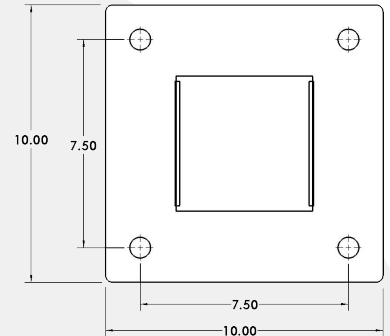

Advanced Technology. Simple Solutions.

SHORT SERIES PARKING LOT PEDESTAL WITH WHILE-IN-USE COVER

EVESF

This family of parking lot pedestals is a convenient way to distribute power in parking lot applications. The galvanized steel body construction provides additional corrosion resistance. Multiple mini-breaker, receptacle, and mounting configurations are available to suit a wide variety of applications.

Features / Specifications

- Galvanized steel construction
- CSA Type 3R rated
- Heavy-duty while-in-use flip lid cover
- 12 in. high, for mounting on raised bases
- Pad-mount base standard
- Commercial-grade receptacles
- Mini-breaker protection where required
- PC101 Grey powder coat finish
- Ground lug