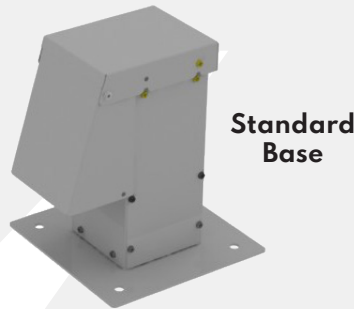

Advanced Technology. Simple Solutions.

SHORT SERIES PARKING LOT PEDESTAL WITH WHILE-IN-USE COVER

EVESF

This family of parking lot pedestals is a convenient way to distribute power in parking lot applications. The galvanized steel body construction provides additional corrosion resistance. Multiple mini-breaker, receptacle, and mounting configurations are available to suit a wide variety of applications.

Features / Specifications

- Galvanized steel construction
- CSA Type 3R rated
- Heavy-duty while-in-use flip lid cover
- 12 in. high, for mounting on raised bases
- Pad-mount base standard
- Commercial-grade receptacles
- Mini-breaker protection where required
- PC101 Grey powder coat finish
- Ground lug

Single-Sided Pedestals Shown

Options

- Template and 4 anchor bolts, nuts, and washers (P/N: PAB-EVES)
- Cast weatherproof covers
- Direct burial spade (add -DB to end of standard base part number)
- Marine-grade aluminum construction
- Custom heights
- Custom powder coat colours