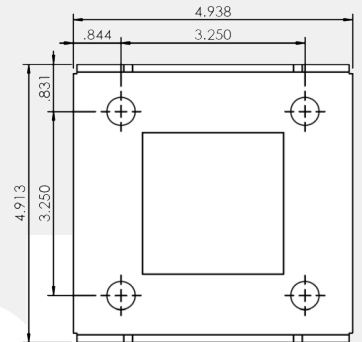

Options

- Template and 4 anchor bolts, nuts, and washers (P/N: PAB-EVES)
- Cast weatherproof covers
- Direct burial spade (add -DB to end of standard base part number)
- Marine-grade aluminum construction
- Custom heights
- Custom powder coat colours

RECEPTACLES	MINI BREAKERS	CONFIGURATION	15A STANDARD BASE	15A HIDDEN BASE	15A GFI STANDARD BASE	15A GFI HIDDEN BASE	20A STANDARD BASE	20A HIDDEN BASE	20A GFI STANDARD BASE	20A GFI HIDDEN BASE
1 - DUPLEX	NONE	SINGLE SIDED	EVESF1	EVESF1-H	EVESF1-GFI	EVESF1-H-GFI	EVESF1-20	EVESF1-H-20	EVESF1-GFI-20	EVESF1-H-GFI-20
1 - DUPLEX SPLIT	NONE	SINGLE SIDED	EVESF2	EVESF2-H	-	-	EVESF2-20	EVESF2-H-20	-	-
1 - DUPLEX	1	SINGLE SIDED	EVESF3	EVESF3-H	EVESF3-GFI	EVESF3-H-GFI	EVESF3-20	EVESF3-H-20	EVESF3-GFI-20	EVESF3-H-GFI-20
1 - DUPLEX SPLIT	2	SINGLE SIDED	EVESF4	EVESF4-H	-	-	EVESF4-20	EVESF4-H-20	-	-
2 - DUPLEX	NONE	DOUBLE SIDED	EVESF5	EVESF5-H	EVESF5-GFI	EVESF5-H-GFI	EVESF5-20	EVESF5-H-20	EVESF5-GFI-20	EVESF5-H-GFI-20
2 - DUPLEX SPLIT	NONE	DOUBLE SIDED	EVESF6	EVESF6-H	-	-	EVESF6-20	EVESF6-H-20	-	-
2 - DUPLEX	2	DOUBLE SIDED	EVESF7	EVESF7-H	EVESF7-GFI	EVESF7-H-GFI	EVESF7-20	EVESF7-H-20	EVESF7-GFI-20	EVESF7-H-GFI-20
2 - DUPLEX SPLIT	4	DOUBLE SIDED	EVESF8	EVESF8-H	-	-	EVESF8-20	EVESF8-H-20	-	-
3 - DUPLEX	NONE	DOUBLE SIDED	EVESF9	EVESF9-H	EVESF9-GFI	EVESF9-H-GFI	EVESF9-20	EVESF9-H-20	EVESF9-GFI-20	EVESF9-H-GFI-20
4 - DUPLEX	NONE	DOUBLE SIDED	EVESF10	EVESF10-H	EVESF10-GFI	EVESF10-H-GFI	EVESF10-20	EVESF10-H-20	EVESF10-GFI-20	EVESF10-H-GFI-20
3 - DUPLEX	3	DOUBLE SIDED	EVESF11	EVESF11-H	EVESF11-GFI	EVESF11-H-GFI	EVESF11-20	EVESF11-H-20	EVESF11-GFI-20	EVESF11-H-GFI-20
4 - DUPLEX	4	DOUBLE SIDED	EVESF12	EVESF12-H	EVESF12-GFI	EVESF12-H-GFI	EVESF12-20	EVESF12-H-20	EVESF12-GFI-20	EVESF12-H-GFI-20