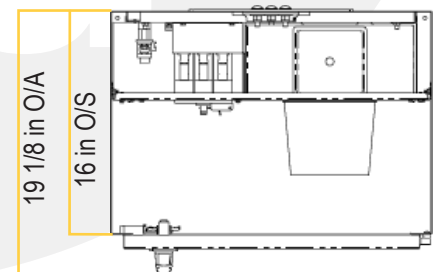

Top View
(top wrap hidden)

PART NUMBER	FEED	MAIN DISCONNECT	METER BASE	ORIENTATION
HWYSDMC100-240	OVERHEAD	240V 100A 1PH	BS2-TCVBC	HOT METERED
HWYSDMC150-240	OVERHEAD	240V 150A 1PH	BS2-TCVBC	HOT METERED
HWYSDMC200-240	OVERHEAD	240V 200A 1PH	BS2-TCVBC	HOT METERED
HWYSDMC100-600	OVERHEAD	600V 100A 3PH	PL17-TCV	COLD METERED
HWYSDMC150-600	OVERHEAD	600V 150A 3PH	PL27-TCV	COLD METERED
HWYSDMC200-600	OVERHEAD	600V 200A 3PH	PL27-TCV	COLD METERED
HWYSDMC100-240-U	UNDERGROUND	240V 100A 1PH	BS2-TCVBC	HOT METERED
HWYSDMC150-240-U	UNDERGROUND	240V 150A 1PH	BS2-TCVBC	HOT METERED
HWYSDMC200-240-U	UNDERGROUND	240V 200A 1PH	BS2-TCVBC	HOT METERED
HWYSDMC100-600-U	UNDERGROUND	600V 100A 3PH	PL17-TCV	COLD METERED
HWYSDMC150-600-U	UNDERGROUND	600V 150A 3PH	PL27-TCV	COLD METERED
HWYSDMC200-600-U	UNDERGROUND	600V 200A 3PH	PL27-TCV	COLD METERED