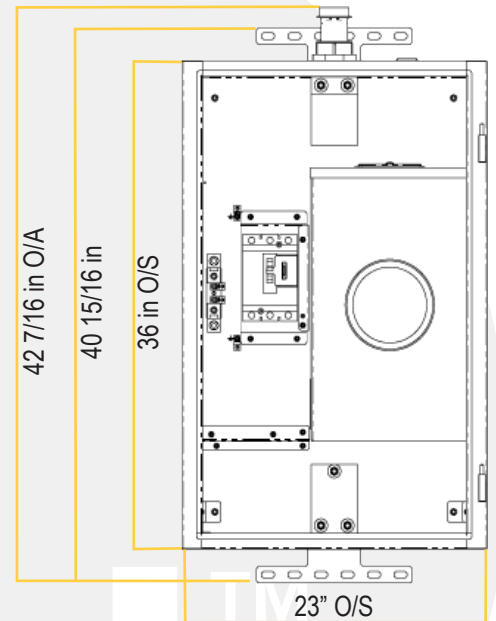

Advanced Technology. Simple Solutions.

HIGHWAY SERVICE DISCONNECT WITH METERING

HWYSDMC

This family of HWYSDMC service panels can be used on any steel pole for street lighting and power distribution and is fed from a supply authority for underground or overhead service. The integrated disconnect and meter base provides a complete service entrance solution in a single enclosure. The Type 3R environmental protection certification ensures proper equipment protection.

Features / Specifications

- 304 #4 stainless steel construction
- Service entrance rated
- CSA Type 3R rated
- Overhead or underground service applications
- Lock-out tab on main breaker
- Mounting hardware and conduit fittings included
- Meter viewing window in door
- Hinged door with padlockable handle
- 5/8-in. antenna hole in roof with oil-tight seal
- Dual padlock attachment
- Single or three phase service
- Utility specified meter bases
- Hot or cold metering
- 10kAIC rated

Front View
(door hidden, covers hidden)

Options

- Snowplow debris cover
- Aluminum construction
- Powder coat paint

Top View
(top wrap hidden)

PART NUMBER	FEED	MAIN DISCONNECT	METER BASE	ORIENTATION
HWYSDMC100-240	OVERHEAD	240V 100A 1PH	BS2-TCVBC	HOT METERED
HWYSDMC150-240	OVERHEAD	240V 150A 1PH	BS2-TCVBC	HOT METERED
HWYSDMC200-240	OVERHEAD	240V 200A 1PH	BS2-TCVBC	HOT METERED
HWYSDMC100-600	OVERHEAD	600V 100A 3PH	PL17-TCV	COLD METERED
HWYSDMC150-600	OVERHEAD	600V 150A 3PH	PL27-TCV	COLD METERED
HWYSDMC200-600	OVERHEAD	600V 200A 3PH	PL27-TCV	COLD METERED
HWYSDMC100-240-U	UNDERGROUND	240V 100A 1PH	BS2-TCVBC	HOT METERED
HWYSDMC150-240-U	UNDERGROUND	240V 150A 1PH	BS2-TCVBC	HOT METERED
HWYSDMC200-240-U	UNDERGROUND	240V 200A 1PH	BS2-TCVBC	HOT METERED
HWYSDMC100-600-U	UNDERGROUND	600V 100A 3PH	PL17-TCV	COLD METERED
HWYSDMC150-600-U	UNDERGROUND	600V 150A 3PH	PL27-TCV	COLD METERED
HWYSDMC200-600-U	UNDERGROUND	600V 200A 3PH	PL27-TCV	COLD METERED