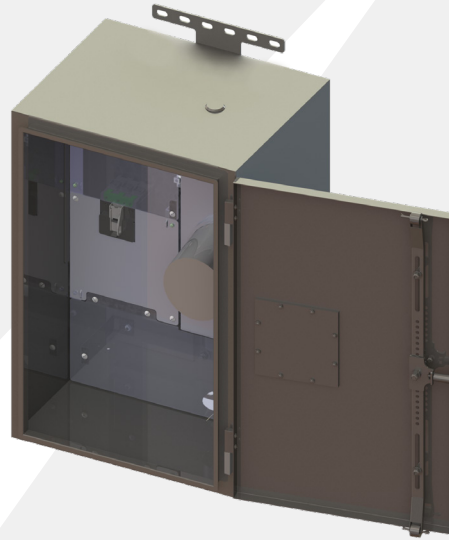

Advanced Technology. Simple Solutions.

HIGHWAY SERVICE DISCONNECT WITH METERING

HWYSDMC

This family of HWYSDMC service panels can be used on any steel pole for street lighting and power distribution and is fed from a supply authority for underground or overhead service. The integrated disconnect and meter base provides a complete service entrance solution in a single enclosure. The Type 3R environmental protection certification ensures proper equipment protection.

Features / Specifications

- 304 #4 stainless steel construction
- Service entrance rated
- CSA Type 3R rated
- Overhead or underground service applications
- Lock-out tab on main breaker
- Mounting hardware and conduit fittings included
- Meter viewing window in door
- Hinged door with padlockable handle
- 5/8-in. antenna hole in roof with oil-tight seal
- Dual padlock attachment
- Single or three phase service
- Utility specified meter bases
- Hot or cold metering
- 10kAIC rated

Front View
(door hidden, covers hidden)

Options

- Snowplow debris cover
- Aluminum construction
- Powder coat paint

Top View
(top wrap hidden)

PART NUMBER	FEED	MAIN DISCONNECT	METER BASE	ORIENTATION
HWYSDMC100-240	OVERHEAD	240V 100A 1PH	BS2-TCVBC	HOT METERED
HWYSDMC150-240	OVERHEAD	240V 150A 1PH	BS2-TCVBC	HOT METERED
HWYSDMC200-240	OVERHEAD	240V 200A 1PH	BS2-TCVBC	HOT METERED
HWYSDMC100-600	OVERHEAD	600V 100A 3PH	PL17-TCV	COLD METERED
HWYSDMC150-600	OVERHEAD	600V 150A 3PH	PL27-TCV	COLD METERED
HWYSDMC200-600	OVERHEAD	600V 200A 3PH	PL27-TCV	COLD METERED
HWYSDMC100-240-U	UNDERGROUND	240V 100A 1PH	BS2-TCVBC	HOT METERED
HWYSDMC150-240-U	UNDERGROUND	240V 150A 1PH	BS2-TCVBC	HOT METERED
HWYSDMC200-240-U	UNDERGROUND	240V 200A 1PH	BS2-TCVBC	HOT METERED
HWYSDMC100-600-U	UNDERGROUND	600V 100A 3PH	PL17-TCV	COLD METERED
HWYSDMC150-600-U	UNDERGROUND	600V 150A 3PH	PL27-TCV	COLD METERED
HWYSDMC200-600-U	UNDERGROUND	600V 200A 3PH	PL27-TCV	COLD METERED