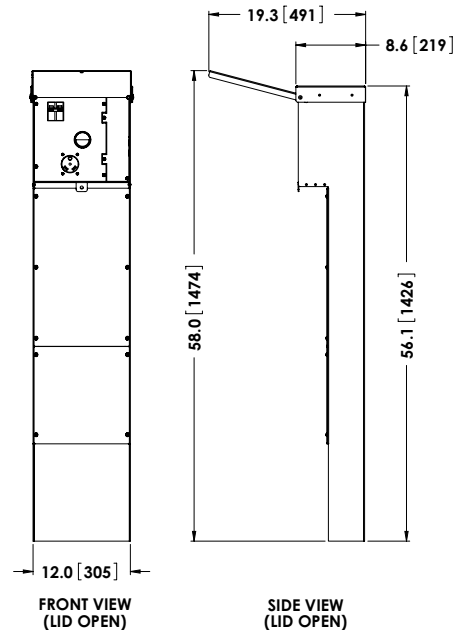

TYPICAL PRVB-AHMX CONFIGURATION

Rev-1.1