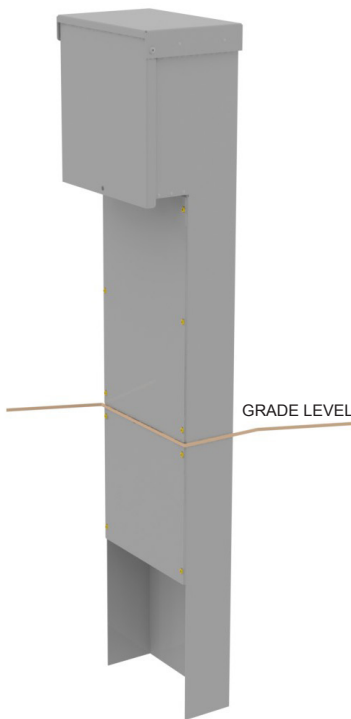

Advanced Technology. Simple Solutions.

DIRECT BURIAL PREMIUM CAMPGROUND PEDESTAL

PRVB

The PRVB is our premium line of direct burial power pedestals. Robust aluminum construction and stainless steel hardware provides superior corrosion protection. Extra space enables easier termination and the standard LED light on the faceplate provides light where it is needed. The direct burial spade enables easy installation and the cover acts as a shield, providing a downlight when closed.

Features/Specifications

- Marine grade aluminum construction
- CSA Type 3R rated
- Loop feed power termination lugs
- 10kAIR branch rated breaker protection
- Built in LED illumination
- Stainless steel exterior hardware
- PC113 Parks Green powder coat finish or other standard powder coat colours
- Direct burial design
- 56"H x 12"W x 8.5"D

Optional Items

- Top light
- Side light
- Photocell
- Custom lug configurations
- Water manifold

TYPICAL PRVB-AHMX CONFIGURATION

Rev-1.1