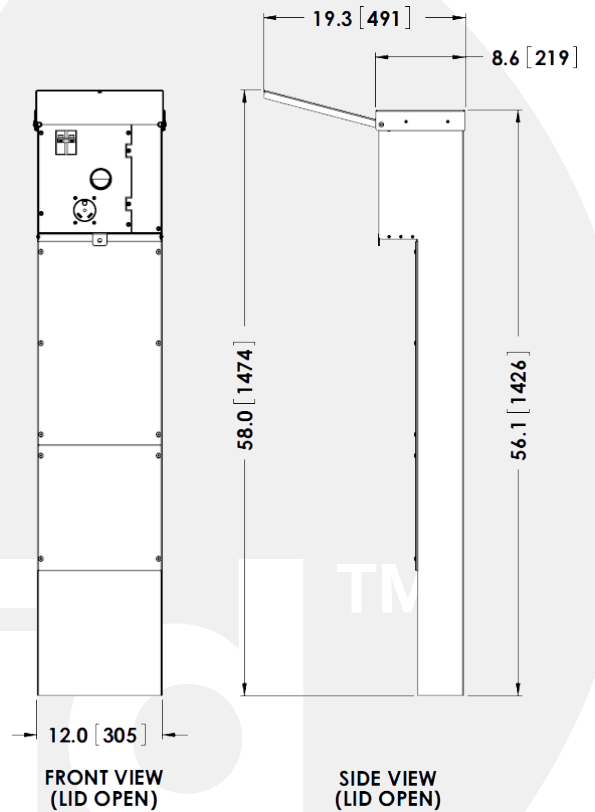

Advanced Technology. Simple Solutions.

DIRECT BURIAL PREMIUM CAMPGROUND PEDESTAL

PRVB

The PRVB is Valid's premium line of direct burial power pedestals. Robust aluminum construction and stainless steel hardware provide superior corrosion protection. Extra space enables easier termination, and the standard LED light on the faceplate provides light where it is needed. The direct burial spade enables easy installation and the cover acts as a shield, providing a downlight when closed.

Features / Specifications

- Marine-grade aluminum construction
- CSA Type 3R rated
- Loop feed power termination lugs
- 10kAIR branch rated breaker protection
- Stainless steel exterior hardware
- PC113 Parks Green powder coat finish or other standard powder coat colours
- Direct burial design
- 56 in (H) x 12 in (W) x 8.5 in (D)

Options

- Top light
- Side light
- Photocell
- Custom lug configurations
- Water manifold
- Built-in LED illumination

TYPICAL PRVB-AHMX CONFIGURATION