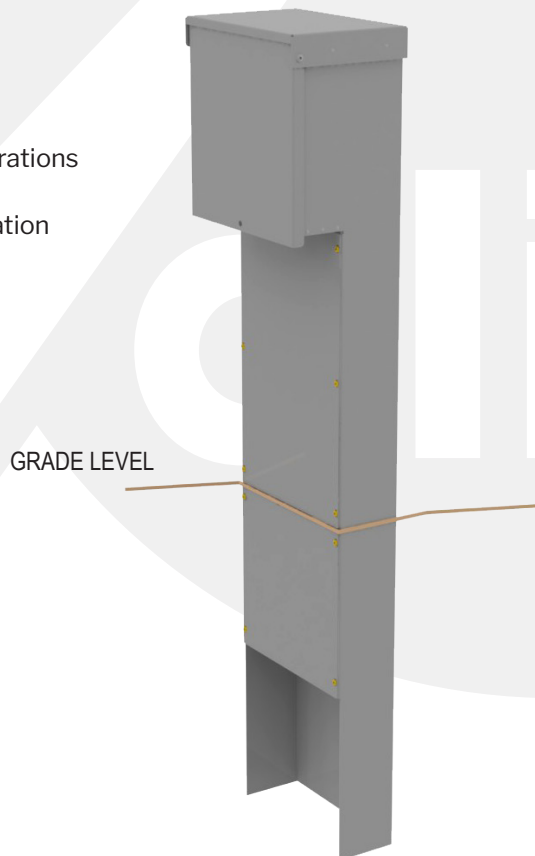

Advanced Technology. Simple Solutions.

DIRECT BURIAL PREMIUM CAMPGROUND PEDESTAL

PRVB

The PRVB is Valid's premium line of direct burial power pedestals. Robust aluminum construction and stainless steel hardware provide superior corrosion protection. Extra space enables easier termination, and the standard LED light on the faceplate provides light where it is needed. The direct burial spade enables easy installation and the cover acts as a shield, providing a downlight when closed.

Features / Specifications

- Marine-grade aluminum construction
- CSA Type 3R rated
- Loop feed power termination lugs
- 10kAIR branch rated breaker protection
- Stainless steel exterior hardware
- PC113 Parks Green powder coat finish or other standard powder coat colours
- Direct burial design
- 56 in (H) x 12 in (W) x 8.5 in (D)

Options

- Top light
- Side light
- Photocell
- Custom lug configurations
- Water manifold
- Built-in LED illumination

TYPICAL PRVB-AHMX CONFIGURATION