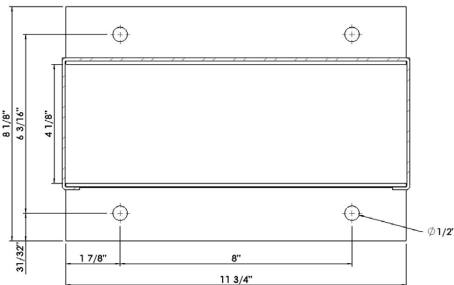

STANDARD BASEPLATE DIMENSIONS