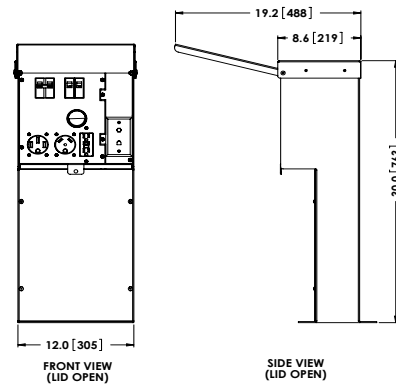

Features/Specifications

- Marine grade aluminum construction
- CSA Type 3R rated
- Loop feed power termination lugs
- 10kAIR branch rated breaker protection
- Built in LED illumination
- Stainless steel exterior hardware
- PC113 Parks Green powder coat finish or other standard powder coat colours
- 30"H x 12"W x 8.5"D
- 11 3/4" x 8" base plate

Optional Items

- Top light
- Side light
- Photocell
- Custom lug configurations
- Water manifold

STANDARD BASEPLATE DIMENSIONS

TYPICAL PRVS-AHMX CONFIGURATION

Rev-1.1

Advanced Technology. Simple Solutions.

PAD MOUNT PREMIUM CAMPGROUND PEDESTAL

PRVS

STANDARD PRVS PRODUCTS (MAXIMUM 4 SINGLE POLE CCTS)
PART NUMBER PRVS-XXXX (WHERE X ARE THE RECEPTACLE ADDER)
e.g. PRVS-AAM

RECEPTACLE	BREAKER	ADDER
15A DUPLEX GFI	15A 1P	A
20A DUPLEX GFI	20A 1P	B
15A DUPLEX	15A 1P	D
20A DUPLEX	20A 1P	E
15A TL 125V	15A 1P	F
20A TL 125V	20A 1P	G
30A CROWFOOT 125V	30A 1P	H
30A TL 125V	30A 1P	J
30A 125/250V	30A 2P	K
50A 125/250V	50A 2P	M
50A 125/250V TL	50A 2P	Q