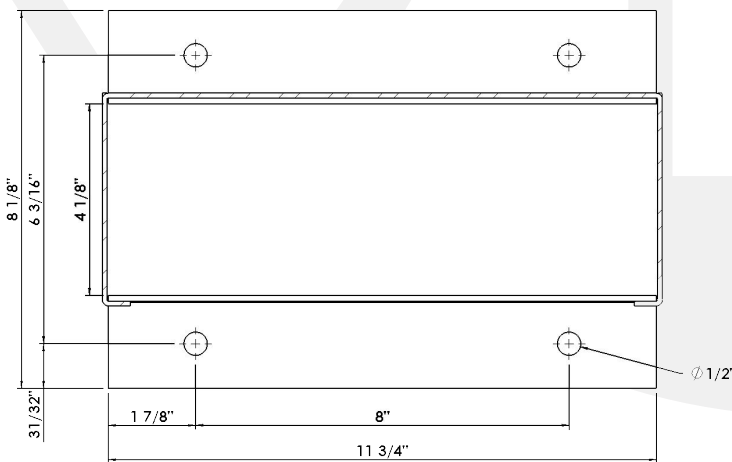

Advanced Technology. Simple Solutions.

PAD-MOUNT PREMIUM CAMPGROUND PEDESTAL

PRVS

The PRVS is Valid Manufacturing's premium power pedestal line. Robust aluminum construction and stainless steel hardware provides superior corrosion protection. Extra space enables easier termination and the standard LED light on the faceplate provides light where it is needed. The cover acts as a shield, providing a downlight when closed.

Features / Specifications

- Marine-grade aluminum construction
- CSA Type 3R rated
- Loop feed power termination lugs
- 10kAIR branch rated breaker protection
- Stainless steel exterior hardware
- PC113 Parks Green powder coat finish or other standard powder coat colours
- 30 in. (H) x 12 in. (W) x 8.5 in. (D)
- 11 3/4 in. x 8 in. base plate

Options

- Top light
- Side light
- Photocell
- Custom lug configurations
- Water manifold
- Built-in LED illumination