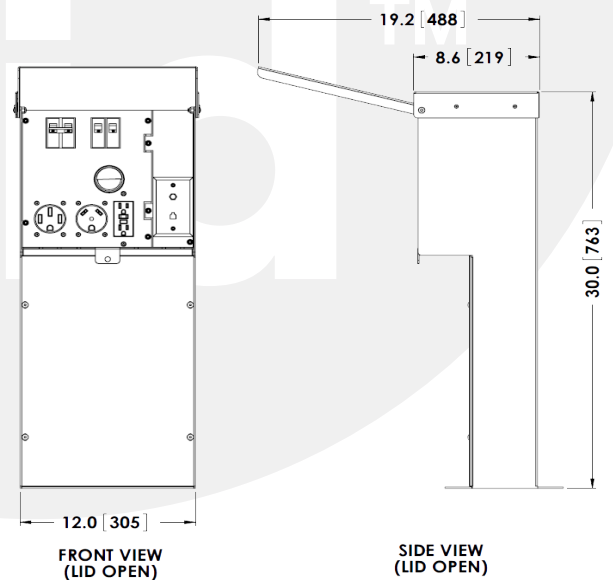

Features / Specifications

- Marine-grade aluminum construction
- CSA Type 3R rated
- Loop feed power termination lugs
- 10kAIR branch rated breaker protection
- Stainless steel exterior hardware
- PC113 Parks Green powder coat finish or other standard powder coat colours
- 30 in. (H) x 12 in. (W) x 8.5 in. (D)
- 11 3/4 in. x 8 in. base plate

Options

- Top light
- Side light
- Photocell
- Custom lug configurations
- Water manifold
- Built-in LED illumination

STANDARD BASE PLATE DIMENSIONS

TYPICAL PRVS-AHMX CONFIGURATION

Advanced Technology. Simple Solutions.