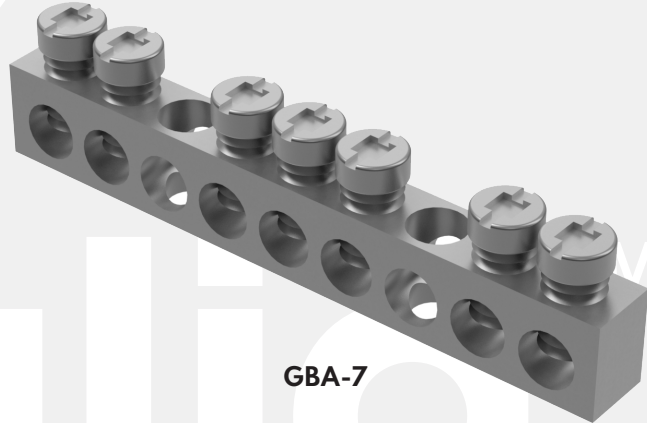

Advanced Technology. Simple Solutions.

INSULATED POWER DISTRIBUTION LUGS AND GROUND BARS

LA

Features / Specifications

- 600V rated
- Accepts copper / aluminum wire

LA-125

LA-125T

LA-225

LA-225F

LA-400

LA-600

GBA

Features / Specifications

- High-strength aluminum construction
- Accepts copper / aluminum wire
- CSA-certified
- #14 - #4 wire connections

GBA-7

Power Distribution Lugs

PART NUMBER	AMPERAGE	PRIMARY WIRE	SECONDARY WIRE
LA-125	125	(1) 1/0 - 14AWG	(6) 2AWG - 14AWG
LA-125T	125	(4) 2/0 - 14AWG	-
LA-225	225	(1) 300MCM - 6AWG	(6) 2/0 - 14AWG
LA-225F	225	(1) 300MCM - 6AWG (1) 250MCM - 6AWG	(6) 2/0 - 14AWG
LA-400	400	(1) 600-4 or (2) 250-1/0	(4) 4/0-6 and (2) 3/0-14
LA-600	600	(2) 600-4 or (4) 250-1/0	(4) 4/0-6 and (2) 3/0-14