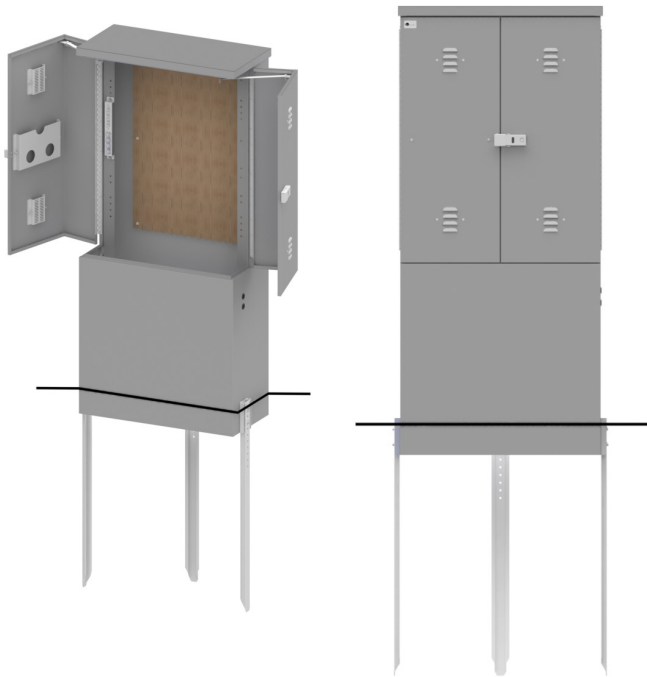

## SG

This family of Telecom Termination Pedestals are an easily installed pedestal ideal for TV/Cable/Telephone and also Fibre optics/ Cross Connect applications. These direct burial pedestals with ground stakes are available in single and double door designs as well as back to back configuration. The 14GA galvanized steel body construction offers additional corrosion resistance. PC116 Telco Green powder coat paint offers a durable finish.

### Features/Specification

- 14 GA galvanized steel construction
- Padlockable hasp
- Ground stakes with mounting hardware included
- 5/8" Plywood panel
- Ground bar termination
- Louvers with filtered ventilation
- PC116 Telco Green powder coat finish