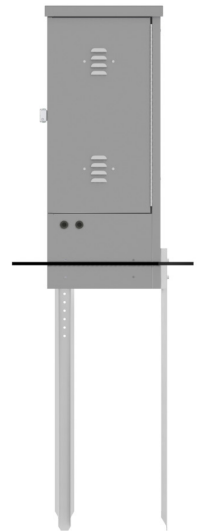

### Features/Specification

- 14 GA galvanized steel construction
- Padlockable hasp
- Ground stakes with mounting hardware included
- 5/8" Plywood panel
- Ground bar termination
- Louvers with filtered ventilation
- PC116 Telco Green powder coat finish

# Telecom Termination Pedestal

SG

SG2

SG3

SG4

SG5

Rev-1.1