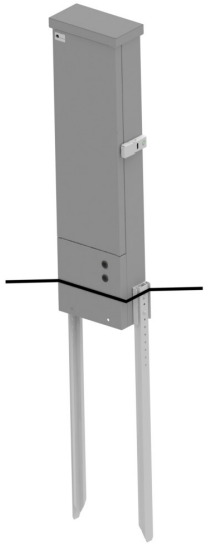

Telecom Termination Pedestal

SG

SG2