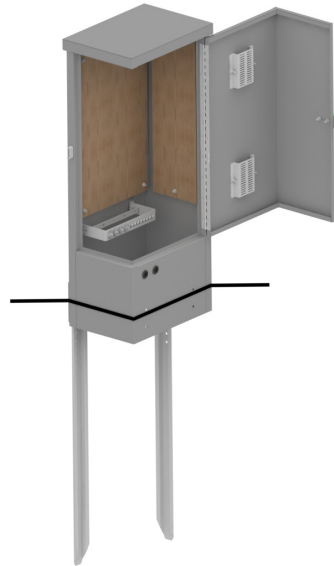

Advanced Technology. Simple Solutions.

Telecom Termination Pedestal

SG

SG3