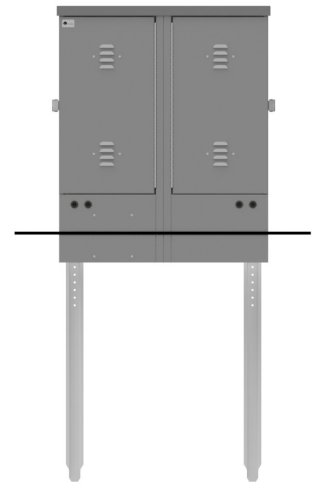

### Features/Specification

- 14 GA galvanized steel construction
- Padlockable hasp
- Ground stakes with mounting hardware included
- 5/8" Plywood panel
- Ground bar termination
- Louvers with filtered ventilation
- PC116 Telco Green powder coat finish

# Telecom Termination Pedestal

SG

SG2

SG3

SG4

SG5

Rev-1.1