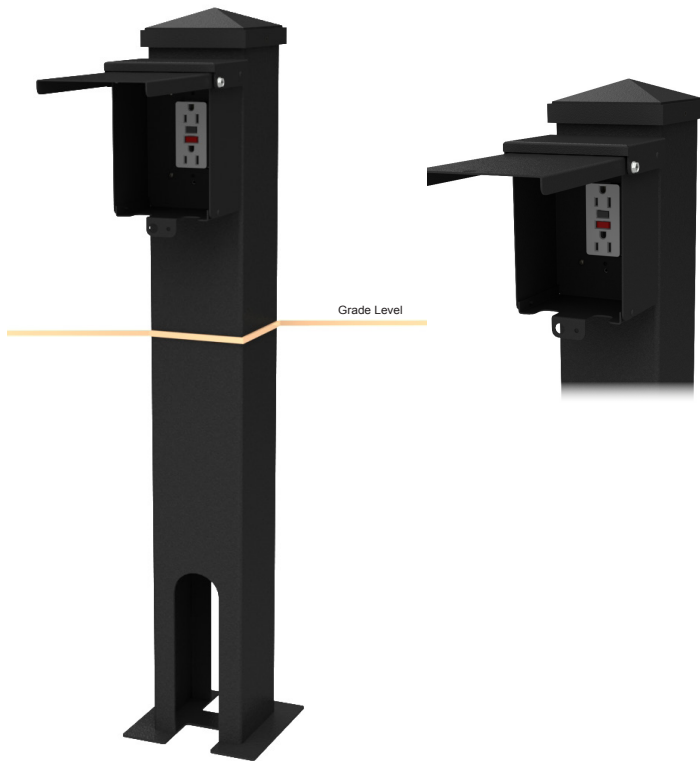

## TPPF

This landscaping outlet post is used for supplying power for seasonal lighting, landscaping power, temporary power or other circuits requiring power applications. The direct burial or padmount models offer discrete power in a complete package.

### Features/Specifications

- 1/8" thick aluminum construction for corrosion protection
- CSA Type 3R rated
- Direct burial or padmount base
- While-In-Use cover for receptacle(s)
- 15A GFI receptacles
- Powder coat PC113 Forest Green