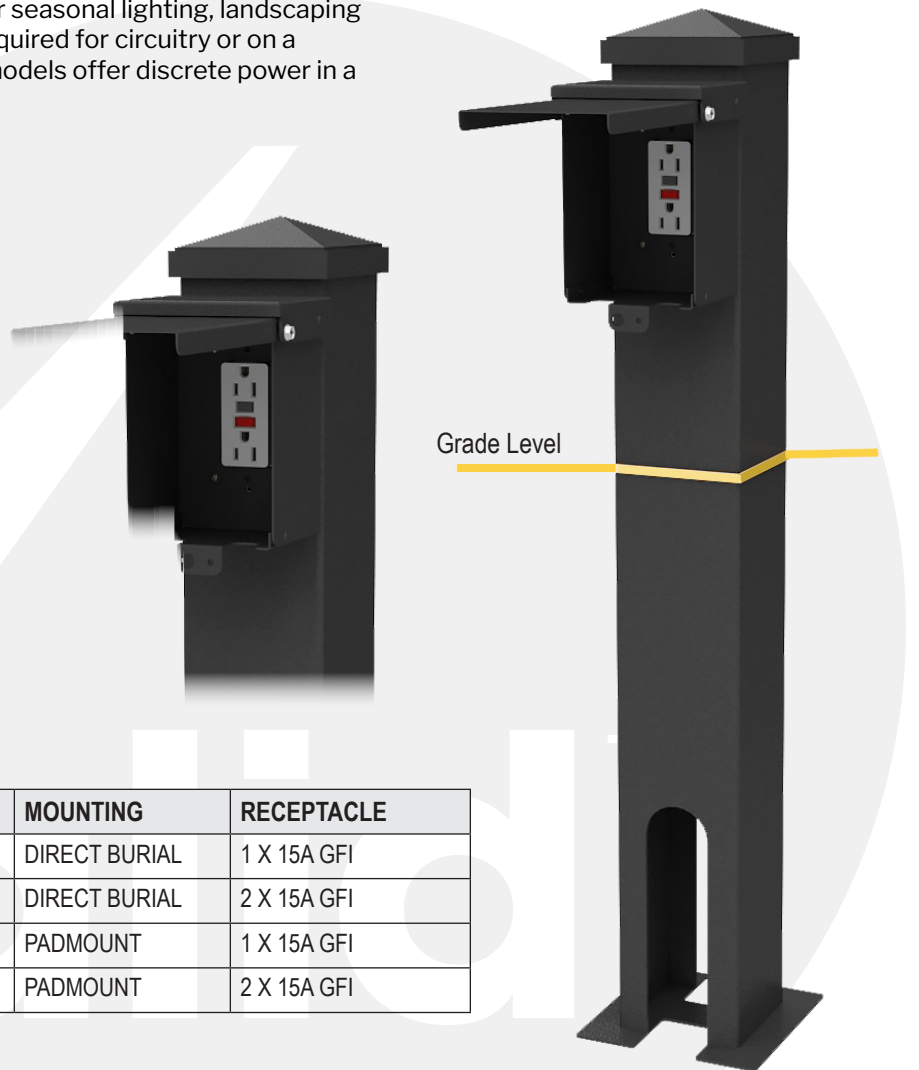

Advanced Technology. Simple Solutions.

LANDSCAPING OUTLET POST WITH WHILE-IN-USE COVER

TPPF

This landscaping outlet post can supply power for seasonal lighting, landscaping activities, or in other instances where power is required for circuitry or on a temporary basis. The direct burial or padmount models offer discrete power in a complete package.

Features / Specifications

- 1/8-in thick aluminum construction for corrosion protection
- CSA Type 3R rated
- Direct burial or padmount base
- While-In-Use receptacle covers
- 15A GFI receptacles
- Powder coat PC113 Forest Green

Options

- 20A GFI receptacles
- Custom powder coat colours

PART NUMBER	HEIGHT	WIDTH	DEPTH	MOUNTING	RECEPTACLE
TPPF-DB-1	30 in	4 in	4 in	DIRECT BURIAL	1 X 15A GFI
TPPF-DB-5	30 in	4 in	4 in	DIRECT BURIAL	2 X 15A GFI
TPPF-PM-1	12 in	4 in	4 in	PADMOUNT	1 X 15A GFI
TPPF-PM-5	12 in	4 in	4 in	PADMOUNT	2 X 15A GFI