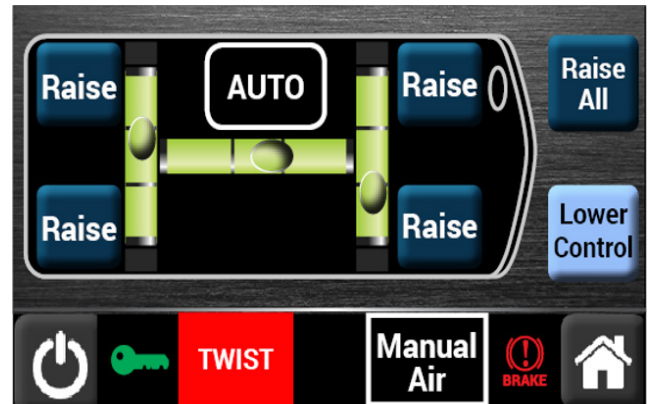

Valid™ Trueline Leveling System

The Valid™ Trueline Leveling System is an industry-proven, one-step system for air-leveling vehicles, and it is now available for aftermarket installation exclusively through Spartan RV Chassis.

The combined expertise of Valid and Spartan RV Chassis has created a superior vehicle-leveling product designed specifically for luxury RV drivers and passengers.

▲ Accelerometers along 3 separate axes of the vehicle chassis provide feedback to level the coach and protect the vehicle from twisting.

800.722.3025
serviceparts@spartanrvchassis.com
spartanrvchassis.com

LEVELING SYSTEM FEATURES

- Leading-edge technology provides one-step, stress-free air leveling.
- Automatic protection against damaging chassis twist.
- Manual mode allows adjustment of individual spring heights during low speed travel.
- Quick and easy leveling without the need for jacks.
- Built in monitoring functionality automatically calculates and makes adjustments for a smooth, comfortable ride.