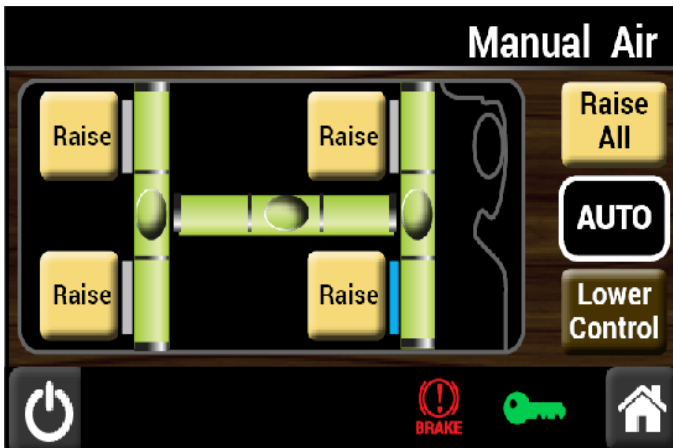

Valid™ Trueline Leveling System

The Valid™ Trueline Leveling System is an industry-proven, one-step system for air-leveling vehicles.

Now available for aftermarket installation exclusively through Spartan RV Chassis.

www.validmfg.com

FEATURES

- Leading-edge technology provides one-touch, stress-free air leveling
- Automatic protection against damaging chassis twist
- Manual mode allows you to adjust the height of each air spring which can be used while traveling at low speeds
- Quick and easy leveling, without the need for jacks
- Simplicity of one-touch leveling
- Monitoring functionality calculates and makes adjustments so you don't have to

▲ Accelerometers along 3 separate axes of the vehicle chassis provide feedback to level your coach and protect the vehicle from twisting.

USER INTERFACE

- Intuitive touchscreen for easy control and selection of leveling mode
- Three digital “bubble level” indicators show exact vehicle position
- User-friendly touchscreen allows for easy leveling mode selection, as well as four-point manual control of all leveling actuators
- Clear visual feedback on vehicle status is provided